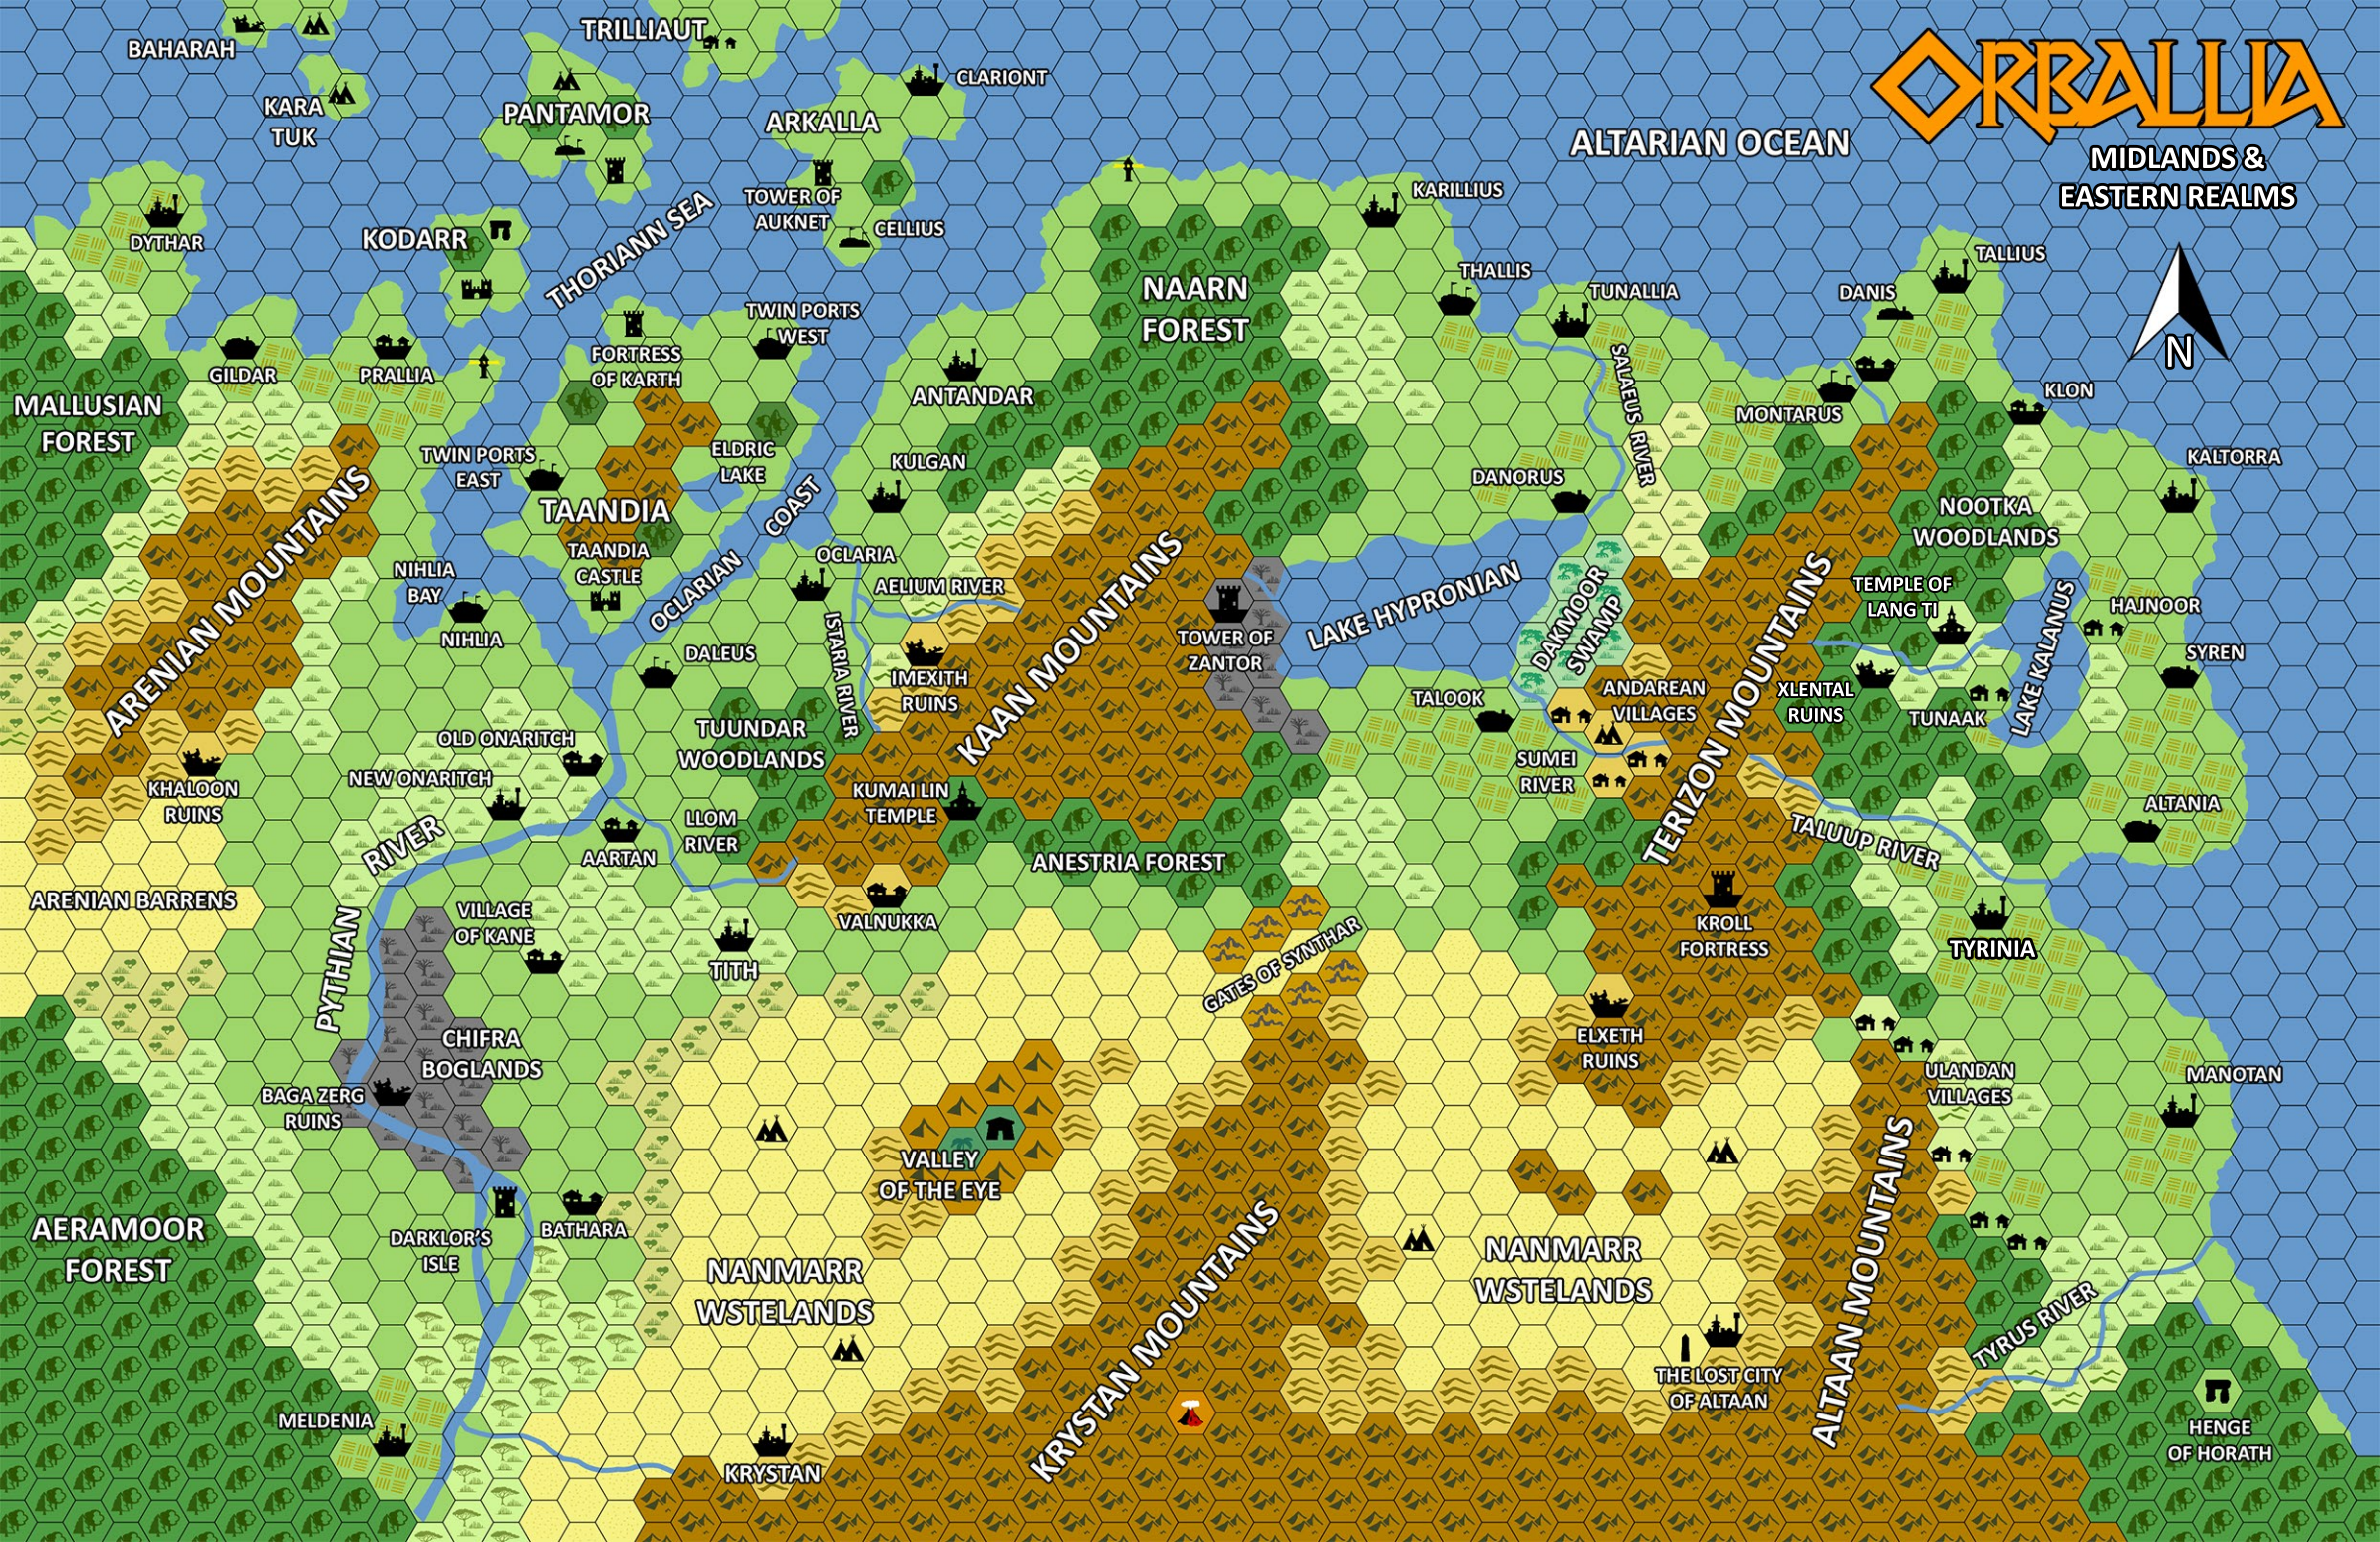

ORBALLIA

MIDLANDS & EASTERN REALMS

BAHARAH

TRILLIAUT

KARA TUK

PANTAMOR

ARKALLA

CLARIONT

ALTARIAN OCEAN

KODARR

TOWER OF AUKNET

CELLIUS

KARILLIUS

THORIANN SEA

TWIN PORTS WEST

NAARN FOREST

ANTANDAR

MONTARUS

KLON

KALTORRA

ARENIAN MOUNTAINS

TWIN PORTS EAST

TAANDIA

ELDRIC LAKE

LAKE HYPRONIAN

DAKVOOR SWAMP

TEMPLE OF LANG TI

LAKE KALANUS

NIHLIA

DALEUS

ISTARIA RIVER

IMEXITH RUINS