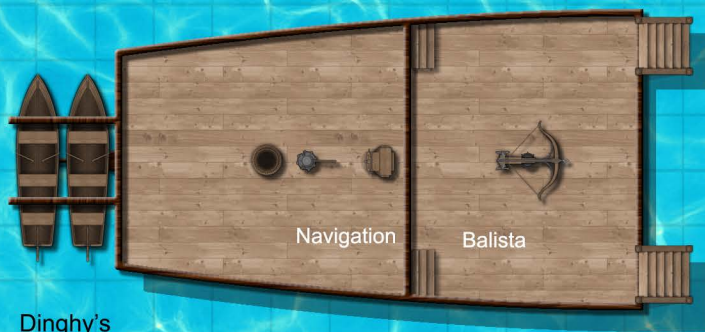

Scarlet's Kiss

Lower Deck

Main Deck

Dinghy's

Quarter Deck

 = 5 Feet